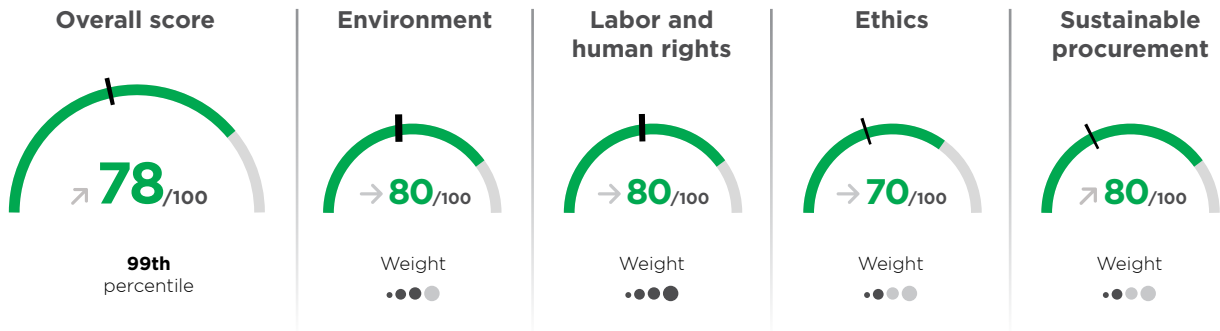

# Ardagh Group SA (Group)

**78**<sub>/100</sub>  
99th  
percentile

## Sustainability performance overview

### Score breakdown

Sustainability Performance: ● Insufficient ● Partial ● Good ● Advanced ● Outstanding  
— Average score